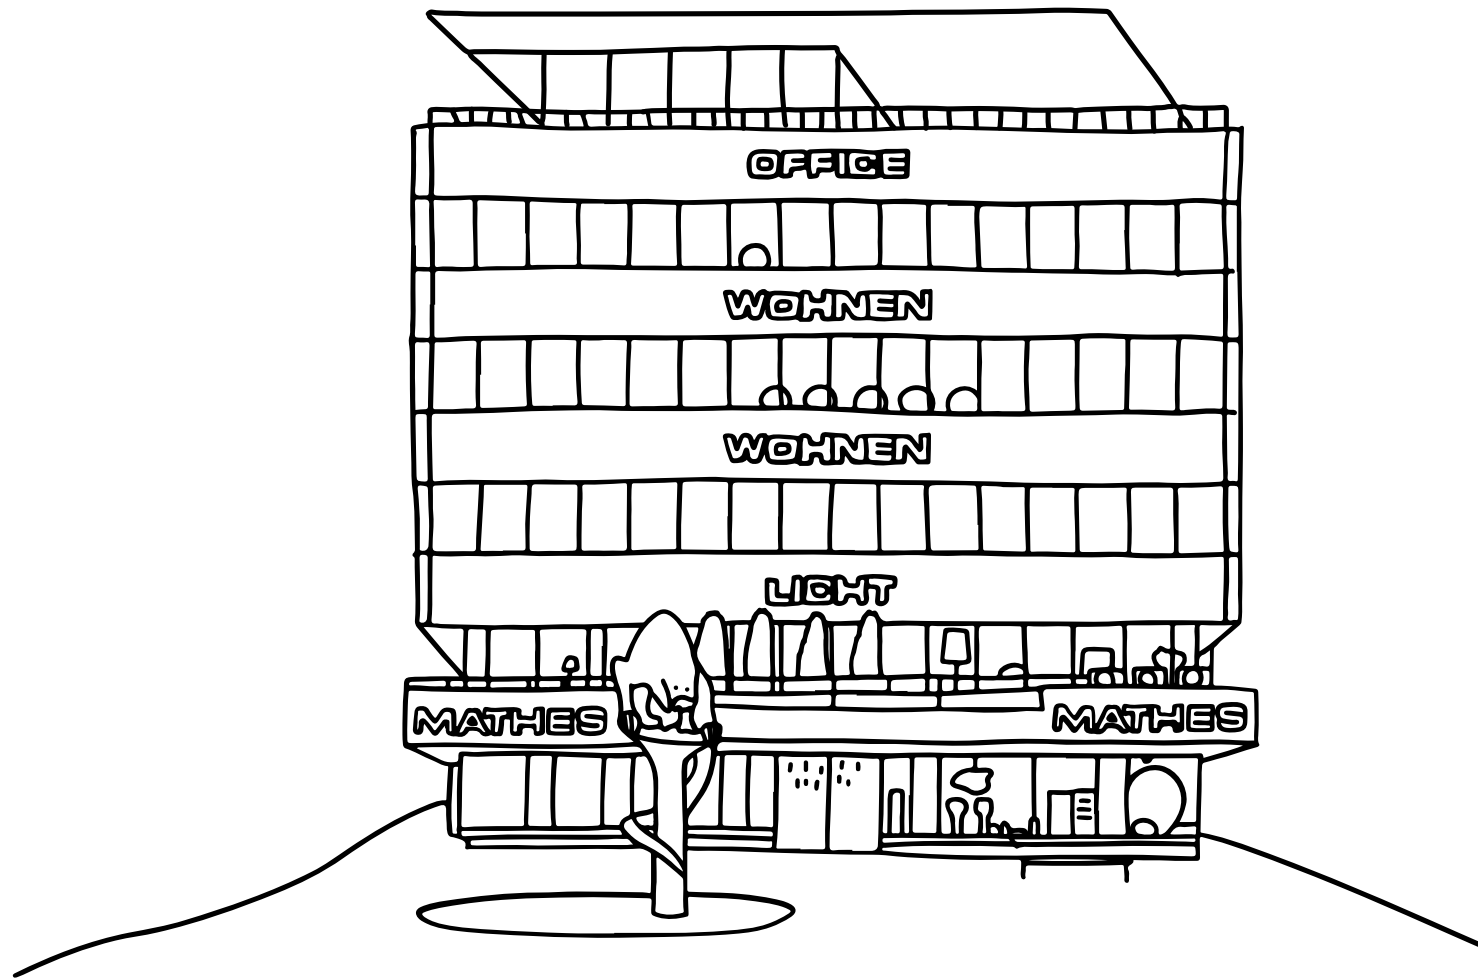

Mathes

Parking possibilities + directions

The Mathes
showroom
in Aachen.
Your »Place of
Inspiration«

We are looking
forward to your visit.

Directions

Directions from Cologne/Düsseldorf:

Via A4 Europaplatz
→ Blondelstraße 47